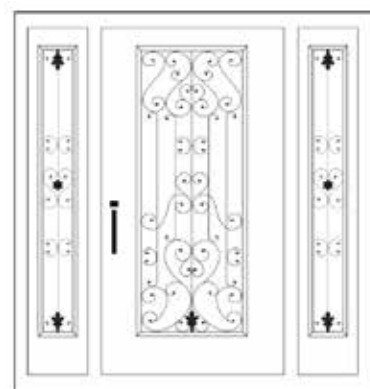

Prehung 5/0 Single with 2 Sidelites
65" x 82" *

$2,099.95