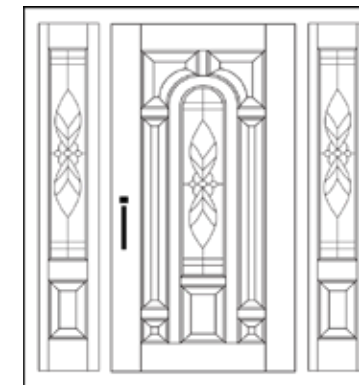

\$1,399.95

Prehung 5/0 Single with 2 Sidelites
65" x 82" *

\$1,824.95

Prehung 6/0 Double Doors
75" x 82" *

\$1,549.90

ARIA – Oval

Specifications:
 •Fiberglass 36" x 80" Door
 •12" Sidelites Available
 •4" Satin Nickel 5/8" R Hinges included (unless otherwise stated)
 •Double Bore 2 3/4" Backset
 •Weather Stripping & Adjustable Sill
 •4 5/8" Composite Jamb included