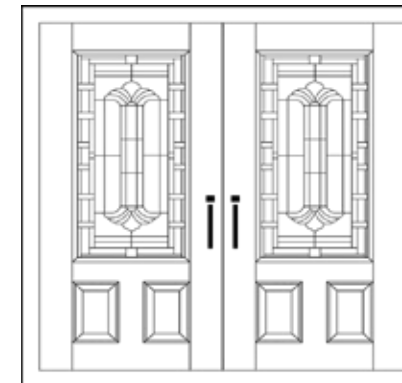

$899.95

$1,524.95

$1,949.95

Prehung 6/0 Double Doors
75" x 82" *

$1,799.90