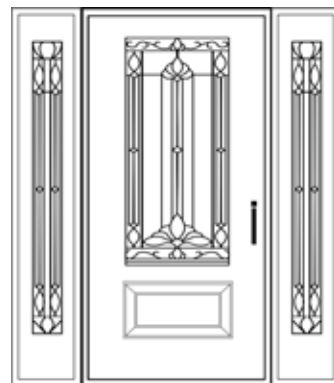

Prehung 5/0 Single with 2 Sidelites (3/4 Glass) 65" x 82" *
\$2,099.95

*Rough Opening Size

Port & Bell™

WESTROCK

FULL GLASS

- Specifications:**
- Fiberglass 36" x 80" Door
 - 12" Sidelites Available
 - 4" Satin Nickel 5/8" R Hinges included (unless otherwise stated)
 - Double Bore 2 3/4" Backset
 - Weather Stripping & Adjustable Sill
 - 4 5/8" Composite Jamb included