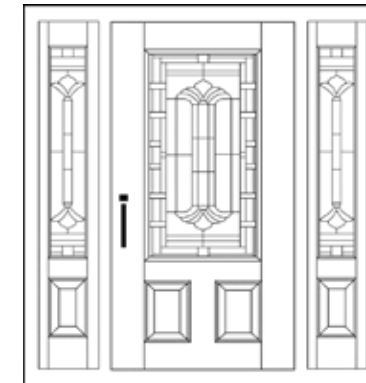

$899.95

$1,524.95

Prehung 5/0 Single with 2 Sidelites
65" x 82" *

$1,949.95

$1,799.90