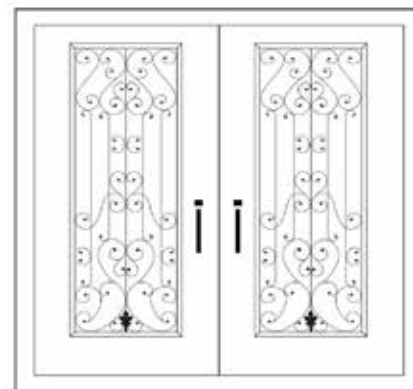

Prehung 6/0 Double Doors
75" x 82" *

$1,999.90

*Rough Opening Size

*Rough Opening Size

Port & Bell™