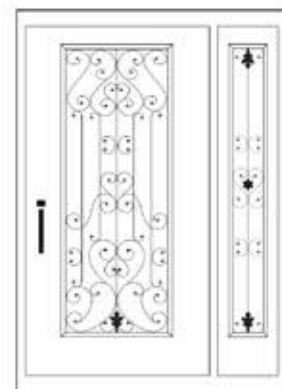

Prehung 4/0 Single with 1 Sidelite (on either side)
51.5" x 82" *

$1,649.95