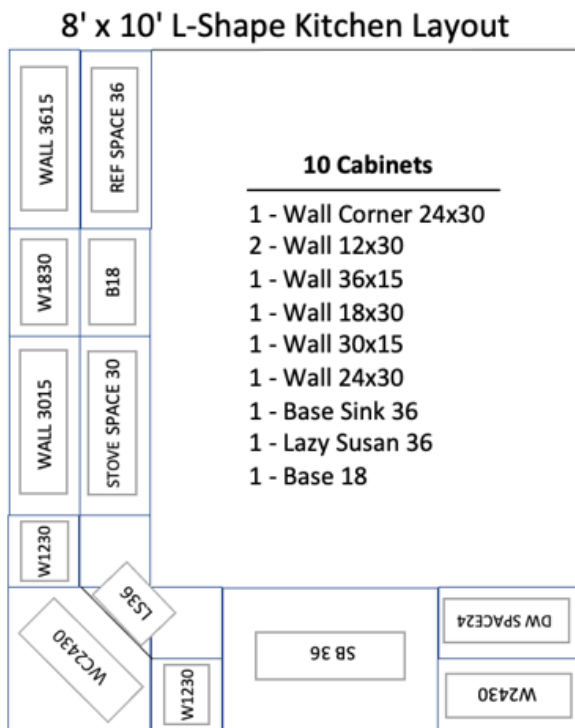

ALL 8' x 10' L-SHAPE KITCHEN PRICES LISTED INCLUDE:

ALL 10' x 10' x 10' U-SHAPE KITCHEN PRICES LISTED INCLUDE:

*Prices within this catalog are subject to change without notice

ANNA WHITE

- Specifications:**
- 6-Way Adjustable Soft Close Hinges
 - Full Extension Soft Close Undermount Drawer Slides
 - Sold Fully Assembled
 - Finished Exterior Side Panels
 - Natural Birch Interior Surfaces
 - 3/4" Thick Plywood Shelves
 - Internationally Sourced