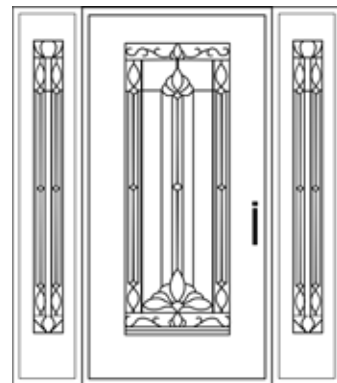

Prehung 5/0 Single with 2 Sidelites (3/4 Glass) 65" x 82" *
$2,399.95