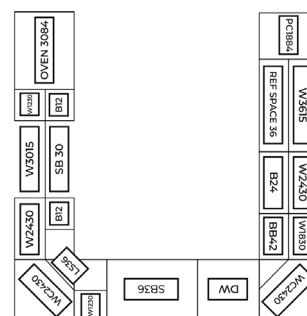

BRENTWOOD

AVAILABLE - Available in 7 Days or Less

NORTH BERGEN

BELLMAWR

Port & Bell
CABINETS

8' x 10' L-SHAPE KITCHEN – \$3,116

Price Includes The Following Cabinets:

- 1 Wall Corner 24" x 30"
- 2 Wall 12" x 30"
- 1 Wall 36" x 15"
- 1 Wall 18" x 30"
- 1 Wall 30" x 15"
- 1 Wall 24" x 30"
- 1 Base Sink 36"
- 1 Lazy Susan 36"
- 1 Base 18"

10' x 10' x 10' U-SHAPE KITCHEN – \$7,187

Price Includes The Following Cabinets:

- 2 Wall Corner 24" x 30"
- 2 Wall 12" x 30"
- 1 Wall 36" x 15"
- 1 Wall 18" x 30"
- 1 Wall 30" x 15"
- 2 Wall 24" x 30"
- 1 Base Sink 36"
- 1 Base Sink 30"
- 1 Lazy Susan 36"
- 2 Base 12"
- 1 Base 24"
- 1 Blind Base 42"
- 1 Pantry 18" x 84"
- 1 Oven 30" x 84"