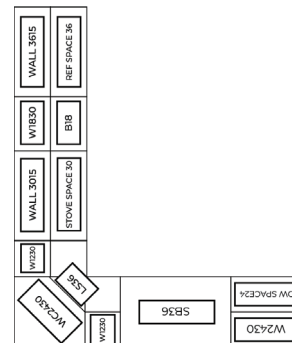

BRENTWOOD

AVAILABLE - Available in 7 Days or Less

NORTH BERGEN

BELLMAWR

Port & Bell
CABINETS

8' x 10' L-SHAPE KITCHEN – \$3,116

Price Includes The Following Cabinets:

- 1 Wall Corner 24" x 30"
- 2 Wall 12" x 30"
- 1 Wall 36" x 15"
- 1 Wall 18" x 30"
- 1 Wall 30" x 15"
- 1 Wall 24" x 30"
- 1 Base Sink 36"
- 1 Lazy Susan 36"
- 1 Base 18"

10' x 10' x 10' U-SHAPE KITCHEN – \$7,187

Price Includes The Following Cabinets:

- 2 Wall Corner 24" x 30"
- 2 Wall 12" x 30"
- 1 Wall 36" x 15"
- 1 Wall 18" x 30"
- 1 Wall 30" x 15"
- 2 Wall 24" x 30"
- 1 Base Sink 36"
- 1 Base Sink 30"
- 1 Lazy Susan 36"
- 2 Base 12"
- 1 Base 24"
- 1 Blind Base 42"
- 1 Pantry 18" x 84"
- 1 Oven 30" x 84"