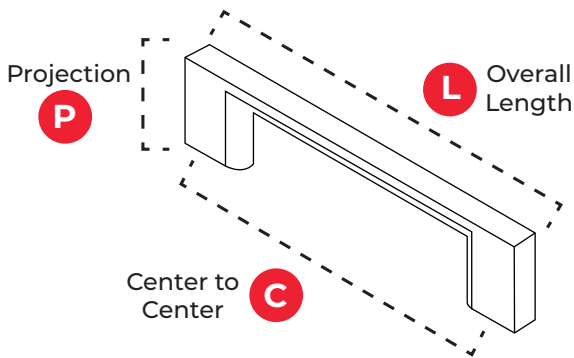

More Cabinet Accessories Available for Special Order – Speak to a Sales Representative

Stock varies by location

CABINETY HARDWARE

HS-BAR PULL

MADISON MUSHROOM KNOB

SUTTON SQUARE PULL

DOMINIQUE SQUARE KNOB

Hardware Style	C	L	P
HS-BAR	76 mm	5 3/8"	1 3/8"
	96 mm	6 1/8"	1 3/8"
	128 mm	6 15/16"	1 3/8"
	160 mm	8 11/16"	1 3/8"
	192 mm	10 11/16"	1 3/8"
	224 mm	11 15/16"	1 3/8"
	256 mm*	13 1/4"	1 3/8"
SUTTON	32 mm	2 1/4"	1"
	96 mm	4 3/4"	1 1/16"
	128 mm	5 7/8"	1 1/16"
	160 mm	7 1/2"	1 1/16"
MADISON	Single Hole	1 3/16"	1 1/8"
	Single Hole	1 1/8"	1 3/16"
DOMINIQUE	Single Hole	1 1/8"	1 3/16"