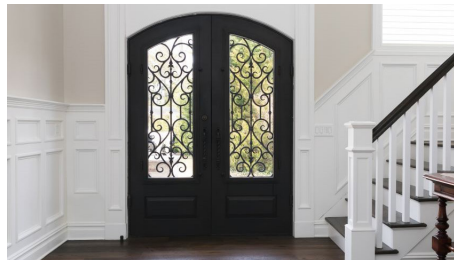

**ALL PRICES ARE FOR 8'X10' L-SHAPE KITCHENS,
WHICH INCLUDE:**

1 Wall Corner 24"x30" · 2 Wall 12"x30" · 1 Wall 36"x15"
1 Wall 18"x30" · 1 Wall 30"x15" · 1 Wall 24"x30" · 1 Base Sink 36"
1 Lazy Susan 36" · 1 Base 18"

HOW DOES IT WORK HERE?

Look at the color of the label to see its availability status.
Contact your nearest Home Surplus to check current stock!

**GREEN SIGNS =
GRAB & GO**

Available to take home
from a store today

**BLUE SIGNS =
AVAILABLE**

Currently at another Home
Surplus location and can
arrive in less than 1 week

OUR OTHER PRODUCTS

DOORS