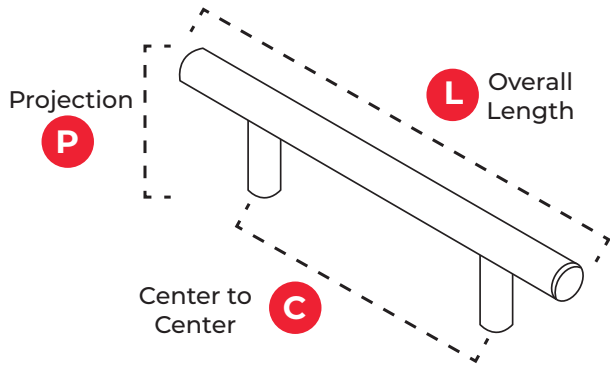

CABINETY HARDWARE

HS-BAR PULL