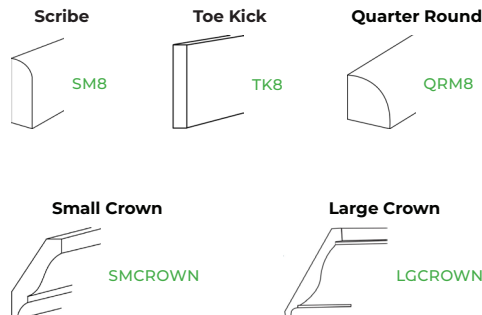

BASE CABINETS

BASIC BASES

Full Height Door

1 Door, 1 Drawer

2 Door, 2 Drawer

SINK BASES

Sink Base

Sink Base

4 Door Pantry*

*Shelf Kit Sold Separately

4 Piece Shelf Kit

Single Oven

WALL CABINETS

BASIC WALL

1 Door 30" H 36" H 42" H

2 Door 30" H 36" H 42" H

BRIDGE WALL

12" H 15" H 18" H 21" H 24" H

*1 Door

CORNER WALL

Wall Blind

*2 Door

Diagonal Corner

MISCELLANEOUS

PANELS & FILLERS

MOLDINGS

ACCESSORIES

Rollout Tray (2 Piece)

Valance Straight

Touch Up Kit

Green SKUs Only For Locations Designated As **Grab & Go**

Additional items not shown above may be available for Special Order; Line drawings may not accurately depict cabinet detail — Speak to a sales representative for more information.