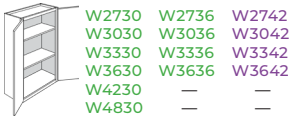

Sink Base Front

DRAWER BASES

3 Drawer Base

CORNER BASES

Lazy Susan

Blind Corner

TALL CABINETS

2 Door Pantry*

4 Door Pantry*

*Shelf Kit Sold Separately

4 Piece Shelf Kit

Single Oven

WALL CABINETS

BASIC WALL

1 Door 30" H 36" H 42" H

2 Door 30" H 36" H 42" H