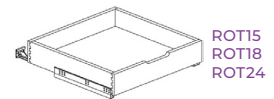

BASE CABINETS

BASIC BASES

Full Height Door

1 Door, 1 Drawer

2 Door, 2 Drawer

SINK BASES

Sink Base

Sink Base

PANELS & FILLERS

MOLDINGS

ACCESSORIES

Rollout Tray (2 Piece)

Valance Straight

Touch Up Kit

Green SKUs Only For Locations Designated As **Grab & Go**

Additional items not shown above may be available for Special Order; Line drawings may not accurately depict cabinet detail — Speak to a sales representative for more information.