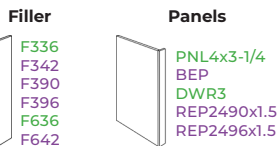

4 Door Pantry*

*Shelf Kit Sold Separately

4 Piece Shelf Kit

Single Oven

WALL CABINETS

BASIC WALL

1 Door 30" H 36" H 42" H

2 Door 30" H 36" H 42" H

BRIDGE WALL

12" H 15" H 18" H 21" H 24" H

*1 Door

CORNER WALL

Wall Blind

*2 Door

Diagonal Corner

MISCELLANEOUS

PANELS & FILLERS

MOLDINGS

ACCESSORIES

Rollout Tray (2 Piece)

Valance Straight

Touch Up Kit

Green SKUs Only For Locations Designated As **Grab & Go**

Additional items not shown above may be available for Special Order; Line drawings may not accurately depict cabinet detail — Speak to a sales representative for more information.