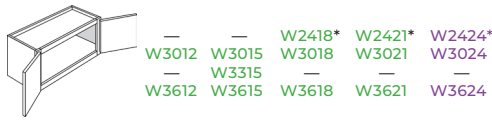

BRIDGE WALL

12" H 15" H 18" H 21" H 24" H

*1 Door