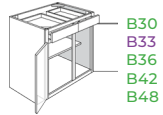

BASE CABINETS

BASIC BASES

Full Height Door

1 Door, 1 Drawer

2 Door, 2 Drawer

SINK BASES

Sink Base

Sink Base

Sink Base Front

DRAWER BASES

3 Drawer Base

CORNER BASES

Lazy Susan

Blind Corner

TALL CABINETS

2 Door Pantry*

4 Door Pantry*

*Shelf Kit Sold Separately

4 Piece Shelf Kit

Single Oven

WALL CABINETS

BASIC WALL

1 Door 30" H 36" H

2 Door 30" H 36" H