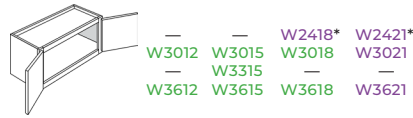

Sink Base Front

DRAWER BASES

3 Drawer Base

CORNER BASES

Lazy Susan

Blind Corner

TALL CABINETS

2 Door Pantry*

4 Door Pantry*

*Shelf Kit Sold Separately

4 Piece Shelf Kit

Single Oven

WALL CABINETS

BASIC WALL

1 Door 30" H 36" H

2 Door 30" H 36" H

BRIDGE WALL

12" H 15" H 18" H 21" H

*1 Door

CORNER WALL

Wall Blind

*2 Door

Diagonal Corner

MISCELLANEOUS