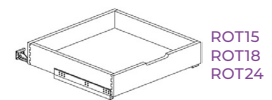

PANELS & FILLERS

Filler

Panels

MOLDINGS

Scribe

Toe Kick

Quarter Round

Small Crown

Large Crown

ACCESSORIES

Rollout Tray (2 Piece)

Valance Straight

Touch Up Kit

Green SKUs Only For Locations Designated As Grab & Go

Additional items not shown above may be available for Special Order; Line drawings may not accurately depict cabinet detail — Speak to a sales representative for more information.