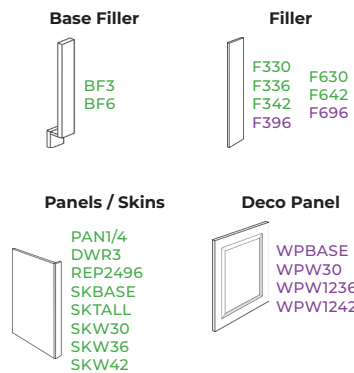

BASE CABINETS

BASIC BASES

SINK BASES

DRAWER BASES

CORNER BASES

TALL CABINETS

SPECIAL BASES

WALL CABINETS

BASIC WALL

BRIDGE WALL

CORNER WALL

SPECIAL WALL

MISCELLANEOUS

PANELS & FILLERS

MOLDINGS

ACCESSORIES

FINISHED END SKINS SOLD SEPARATELY ON BASE & WALL CABINETS

Green SKUs Only For Locations Designated As Grab & Go

Additional items not shown above may be available for Special Order; Line drawings may not accurately depict cabinet detail — Speak to a sales representative for more information.