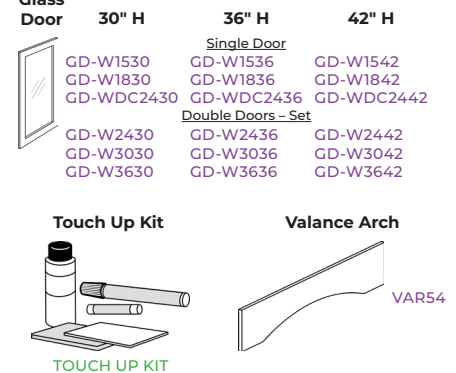

BASE CABINETS

BASIC BASES

SINK BASES

DRAWER BASES

CORNER BASES

TALL CABINETS

SPECIAL BASES

WALL CABINETS

BASIC WALL

BRIDGE WALL

CORNER WALL

SPECIAL WALL

MISCELLANEOUS

PANELS & FILLERS

MOLDINGS

ACCESSORIES

FINISHED END SKINS SOLD SEPARATELY ON BASE & WALL CABINETS

Green SKUs Only For Locations Designated As Grab & Go

Additional items not shown above may be available for Special Order; Line drawings may not accurately depict cabinet detail — Speak to a sales representative for more information.