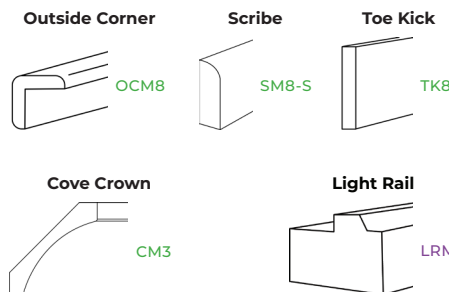

BASE CABINETS

BASIC BASES

SINK BASES

DRAWER BASES

CORNER BASES

TALL CABINETS

SPECIAL BASES

WALL CABINETS

BASIC WALL

BRIDGE WALL

CORNER WALL

SPECIAL WALL

MISCELLANEOUS

PANELS & FILLERS

MOLDINGS

ACCESSORIES

FINISHED END SKINS SOLD SEPARATELY ON BASE & WALL CABINETS

Green SKUs Only For Locations Designated As Grab & Go

Additional items not shown above may be available for Special Order; Line drawings may not accurately depict cabinet detail — Speak to a sales representative for more information.