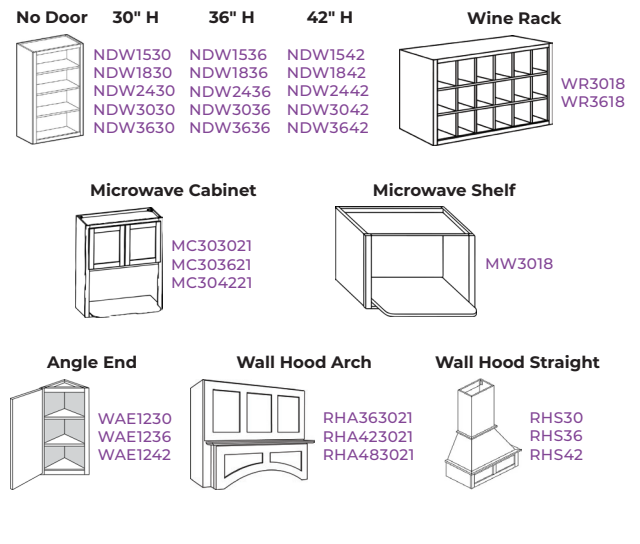

BASE CABINETS

BASIC BASES

SINK BASES

DRAWER BASES

CORNER BASES

TALL CABINETS

SPECIAL BASES

WALL CABINETS

BASIC WALL

BRIDGE WALL

CORNER WALL

SPECIAL WALL

MISCELLANEOUS

PANELS & FILLERS

MOLDINGS

ACCESSORIES

FINISHED END SKINS SOLD SEPARATELY ON BASE & WALL CABINETS

Green SKUs Only For Locations Designated As Grab & Go

Additional items not shown above may be available for Special Order; Line drawings may not accurately depict cabinet detail — Speak to a sales representative for more information.