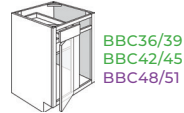

BASE CABINETS

BASIC BASES

1 Door, 1 Drawer

2 Door, 1 Drawer

2 Door, 2 Drawers

SINK BASES

Sink Base

Farm Sink Base

Corner Sink Base

DRAWER BASES

3 Drawer Base

Corner Sink Front

CORNER BASES

Lazy Susan

Blind Corner

TALL CABINETS

2 Door Pantry

4 Door Pantry

Single Oven

SPECIAL BASES

Angle End

WALL CABINETS

BASIC WALL

1 Door 30" H 36" H 42" H