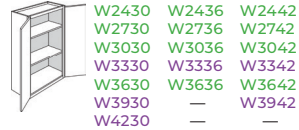

Corner Sink Base

DRAWER BASES

3 Drawer Base

Corner Sink Front

CORNER BASES

Lazy Susan

Blind Corner

TALL CABINETS

2 Door Pantry

4 Door Pantry

Single Oven

SPECIAL BASES

Angle End

WALL CABINETS

BASIC WALL

1 Door 30" H 36" H 42" H

2 Door 30" H 36" H 42" H

BRIDGE WALL

12" H 15" H 18" H 24" H

*One Door Only

CORNER WALL

Wall Blind

Diagonal Corner

SPECIAL WALL