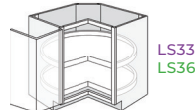

BASE CABINETS

BASIC BASES

1 Door, 1 Drawer

2 Door, 1 Drawer

2 Door, 2 Drawers

SINK BASES

Sink Base

Farm Sink Base

Corner Sink Base

DRAWER BASES

3 Drawer Base

Corner Sink Front

CORNER BASES

Lazy Susan

Blind Corner

TALL CABINETS

2 Door Pantry

4 Door Pantry

Single Oven

SPECIAL BASES

Angle End

WALL CABINETS

BASIC WALL

1 Door 30" H 36" H 42" H

2 Door 30" H 36" H 42" H

BRIDGE WALL

12" H 15" H 18" H 24" H

*One Door Only

CORNER WALL

Wall Blind

Diagonal Corner

SPECIAL WALL