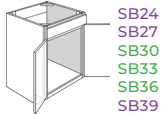

Price Includes The Following Cabinets:

- 2 Wall Corner 24" x 30"
- 2 Wall 12" x 30"
- 1 Wall 36" x 15"
- 1 Wall 18" x 30"
- 1 Wall 30" x 15"
- 2 Wall 24" x 30"
- 1 Base Sink 36"
- 1 Base Sink 30"
- 1 Lazy Susan 36"
- 2 Base 12"
- 1 Base 24"
- 1 Blind Base 42"
- 1 Pantry 18" x 84"
- 1 Oven 30" x 84"

BASE CABINETS

BASIC BASES

Full Height Door

1 Door, 1 Drawer

2 Door, 1 Drawer

SINK BASES

Sink Base

Farm Sink Base

Corner Sink Front

DRAWER BASES

3 Drawer Base

2 Drawer Base

CORNER BASES

EZ Reach

Lazy Susan Insert

Blind Corner