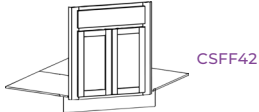

Price Includes The Following Cabinets:

- 2 Wall Corner 24" x 30"
- 2 Wall 12" x 30"
- 1 Wall 36" x 15"
- 1 Wall 18" x 30"
- 1 Wall 30" x 15"
- 2 Wall 24" x 30"
- 1 Base Sink 36"
- 1 Base Sink 30"
- 1 Lazy Susan 36"
- 2 Base 12"
- 1 Base 24"
- 1 Blind Base 42"
- 1 Pantry 18" x 84"
- 1 Oven 30" x 84"

BASE CABINETS

BASIC BASES

Full Height Door

1 Door, 1 Drawer

2 Door, 1 Drawer

SINK BASES

Sink Base

Farm Sink Base

Corner Sink Front

DRAWER BASES

3 Drawer Base

2 Drawer Base

CORNER BASES

EZ Reach

Lazy Susan Insert

Blind Corner