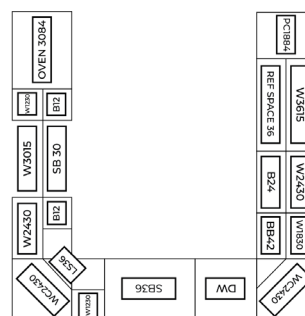

MADE IN NORTH AMERICA

GRAB & GO - Take Home Today

KEYPORT

AVAILABLE - Available in 7 Days or Less

NORTH BERGEN BELLMAWR BALTIMORE BRENTWOOD

8' x 10' L-SHAPE KITCHEN – \$2,885

Price Includes The Following Cabinets:

- 1 Wall Corner 24" x 30"
- 2 Wall 12" x 30"
- 1 Wall 36" x 15"
- 1 Wall 18" x 30"
- 1 Wall 30" x 15"
- 1 Wall 24" x 30"
- 1 Base Sink 36"
- 1 Lazy Susan 36"
- 1 Base 18"

10' x 10' x 10' U-SHAPE KITCHEN – \$6,407

Price Includes The Following Cabinets:

- 2 Wall Corner 24" x 30"
- 2 Wall 12" x 30"
- 1 Wall 36" x 15"
- 1 Wall 18" x 30"
- 1 Wall 30" x 15"
- 2 Wall 24" x 30"
- 1 Base Sink 36"
- 1 Base Sink 30"
- 1 Lazy Susan 36"
- 2 Base 12"
- 1 Base 24"
- 1 Blind Base 42"
- 1 Pantry 18" x 84"
- 1 Oven 30" x 84"

Corner Sink Front

DRAWER BASES

3 Drawer Base

2 Drawer Base

CORNER BASES

EZ Reach

Lazy Susan Insert

Blind Corner