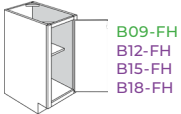

Price Includes The Following Cabinets:

- 2 Wall Corner 24" x 30"
- 2 Wall 12" x 30"
- 1 Wall 36" x 15"
- 1 Wall 18" x 30"
- 1 Wall 30" x 15"
- 2 Wall 24" x 30"
- 1 Base Sink 36"
- 1 Base Sink 30"
- 1 Lazy Susan 36"
- 2 Base 12"
- 1 Base 24"
- 1 Blind Base 42"
- 1 Pantry 18" x 84"
- 1 Oven 30" x 84"

BASE CABINETS

BASIC BASES

Full Height Door

1 Door, 1 Drawer

2 Door, 1 Drawer

SINK BASES

Sink Base

Farm Sink Base

Corner Sink Front

DRAWER BASES

3 Drawer Base

2 Drawer Base

CORNER BASES

EZ Reach

Lazy Susan Insert

Blind Corner