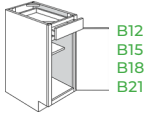

Price Includes The Following Cabinets:

- 2 Wall Corner 24" x 30"
- 2 Wall 12" x 30"
- 1 Wall 36" x 15"
- 1 Wall 18" x 30"
- 1 Wall 30" x 15"
- 2 Wall 24" x 30"
- 1 Base Sink 36"
- 1 Base Sink 30"
- 1 Lazy Susan 36"
- 2 Base 12"
- 1 Base 24"
- 1 Blind Base 42"
- 1 Pantry 18" x 84"
- 1 Oven 30" x 84"

BASE CABINETS

BASIC BASES

Full Height Door

1 Door, 1 Drawer

2 Door, 1 Drawer

SINK BASES

Sink Base

Farm Sink Base

Corner Sink Front

DRAWER BASES

3 Drawer Base

2 Drawer Base

CORNER BASES

EZ Reach

Lazy Susan Insert

Blind Corner