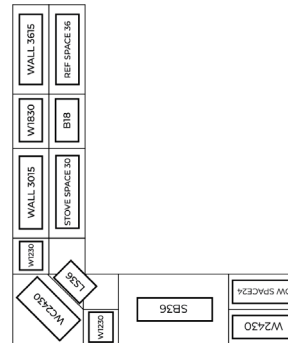

MADE IN NORTH AMERICA

GRAB & GO - Take Home Today

KEYPORT

AVAILABLE - Available in 7 Days or Less

NORTH BERGEN BELLMAWR BALTIMORE BRENTWOOD

8' x 10' L-SHAPE KITCHEN – \$2,885

Price Includes The Following Cabinets:

- 1 Wall Corner 24" x 30"
- 2 Wall 12" x 30"
- 1 Wall 36" x 15"
- 1 Wall 18" x 30"
- 1 Wall 30" x 15"
- 1 Wall 24" x 30"
- 1 Base Sink 36"
- 1 Lazy Susan 36"
- 1 Base 18"

10' x 10' x 10' U-SHAPE KITCHEN – \$6,407

Price Includes The Following Cabinets:

- 2 Wall Corner 24" x 30"
- 2 Wall 12" x 30"
- 1 Wall 36" x 15"
- 1 Wall 18" x 30"
- 1 Wall 30" x 15"
- 2 Wall 24" x 30"
- 1 Base Sink 36"
- 1 Base Sink 30"
- 1 Lazy Susan 36"
- 2 Base 12"
- 1 Base 24"
- 1 Blind Base 42"
- 1 Pantry 18" x 84"
- 1 Oven 30" x 84"

Corner Sink Front

DRAWER BASES

3 Drawer Base

2 Drawer Base

CORNER BASES

EZ Reach

Lazy Susan Insert

Blind Corner