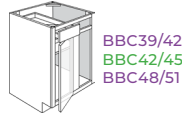

BASE CABINETS

BASIC BASES

Full Height Door

1 Door, 1 Drawer

2 Door, 1 Drawer

SINK BASES

Sink Base

Farm Sink Base

Corner Sink Base

DRAWER BASES

3 Drawer Base

4 Drawer Base

CORNER BASES

Lazy Susan

Blind Corner

EZ Reach

TALL CABINETS

2 Door Pantry*

4 Door Pantry*

Single Oven

*Shelf Kit Sold Separately

4 Piece Shelf Kit

SPECIAL BASES

Microwave Base

Angle End

WALL CABINETS

BASIC WALL

1 Door 30" H 36" H 42" H

2 Door 30" H 36" H 42" H

BRIDGE WALL

12" H 15" H 18" H 24" H

SPECIAL WALL