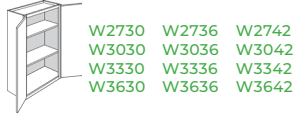

Angle End

WALL CABINETS

BASIC WALL

1 Door 30" H 36" H 42" H

2 Door 30" H 36" H 42" H

BRIDGE WALL

12" H 15" H 18" H 24" H

SPECIAL WALL

Angle End

Wall Hood

Wine Rack

CORNER WALL

Diagonal Corner

Wall Blind

Wine Glass Rack

Microwave Cabinet