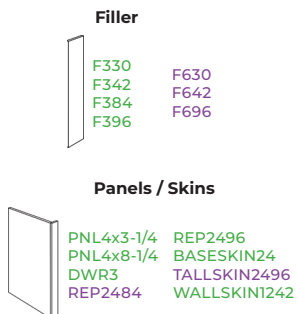

BASE CABINETS

BASIC BASES

SINK BASES

DRAWER BASES

CORNER BASES

TALL CABINETS

WALL CABINETS

BASIC WALL

BRIDGE WALL

CORNER WALL

SPECIAL WALL

MISCELLANEOUS

PANELS & FILLERS

MOLDINGS

ACCESSORIES

Green SKUs Only For Locations Designated As Grab & Go

Additional items not shown above may be available for Special Order; Line drawings may not accurately depict cabinet detail — Speak to a sales representative for more information.