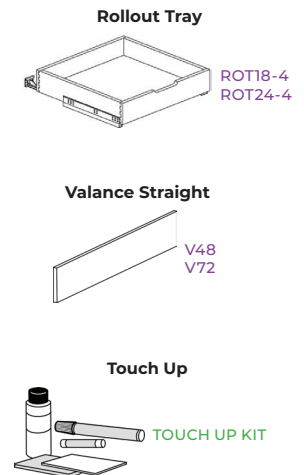

BRIDGE WALL

CORNER WALL

SPECIAL WALL

MISCELLANEOUS

PANELS & FILLERS

MOLDINGS

ACCESSORIES

Green SKUs Only For Locations Designated As Grab & Go