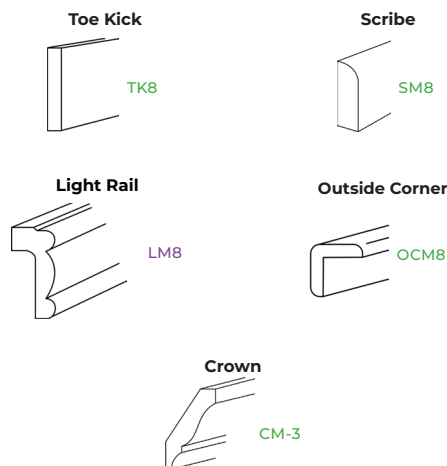

BASE CABINETS

BASIC BASES

SINK BASES

DRAWER BASES

CORNER BASES

TALL CABINETS

WALL CABINETS

BASIC WALL

BRIDGE WALL

CORNER WALL

SPECIAL WALL

MISCELLANEOUS

PANELS & FILLERS

MOLDINGS

ACCESSORIES

Green SKUs Only For Locations Designated As Grab & Go