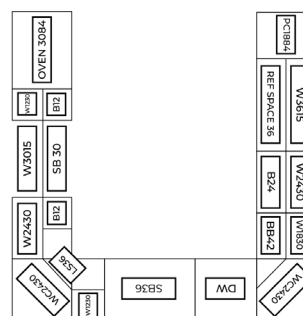

### Matching Styles

MAYA  
Natural Rift  
White Oak

MAYA  
Snow White

AVAILABLE - Available in 7 Days or Less

ALL LOCATIONS

Port & Bell  
CABINETRY

8' x 10' L-SHAPE KITCHEN – **\$4,800**

Price Includes The Following Cabinets:

- 1 Wall Corner 24" x 30"
- 2 Wall 12" x 30"
- 1 Wall 36" x 15"
- 1 Wall 18" x 30"
- 1 Wall 30" x 15"
- 1 Wall 24" x 30"
- 1 Base Sink 36"
- 1 Lazy Susan 36"
- 1 Base 18"

10' x 10' x 10' U-SHAPE KITCHEN – **\$10,550**

Price Includes The Following Cabinets:

- 2 Wall Corner 24" x 30"
- 2 Wall 12" x 30"
- 1 Wall 36" x 15"
- 1 Wall 18" x 30"
- 1 Wall 30" x 15"
- 2 Wall 24" x 30"
- 1 Base Sink 36"
- 1 Base Sink 30"
- 1 Lazy Susan 36"
- 2 Base 12"
- 1 Base 24"
- 1 Blind Base 42"
- 1 Pantry 18" x 84"
- 1 Oven 30" x 84"