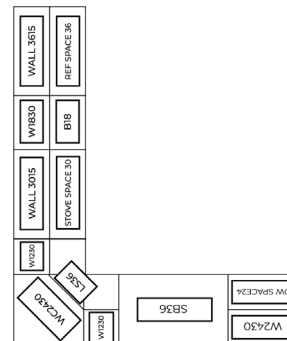

### Matching Styles

MAYA  
Natural Rift  
White Oak

MAYA  
Snow White

AVAILABLE - Available in 7 Days or Less

ALL LOCATIONS

Port & Bell  
CABINETRY

8' x 10' L-SHAPE KITCHEN – **\$4,800**

Price Includes The Following Cabinets:

- 1 Wall Corner 24" x 30"
- 2 Wall 12" x 30"
- 1 Wall 36" x 15"
- 1 Wall 18" x 30"
- 1 Wall 30" x 15"
- 1 Wall 24" x 30"
- 1 Base Sink 36"
- 1 Lazy Susan 36"
- 1 Base 18"

10' x 10' x 10' U-SHAPE KITCHEN – **\$10,550**