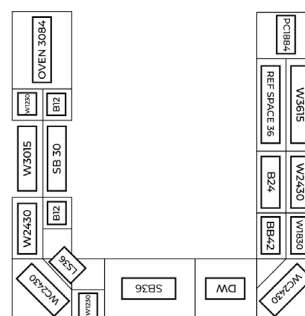

Matching Styles

MAYA
Black Rift
White Oak

MAYA
Snow White

AVAILABLE - Available in 7 Days or Less

ALL LOCATIONS

Port & Bell
CABINETS

8' x 10' L-SHAPE KITCHEN – \$4,800

Price Includes The Following Cabinets:

- 1 Wall Corner 24" x 30"
- 2 Wall 12" x 30"
- 1 Wall 36" x 15"
- 1 Wall 18" x 30"
- 1 Wall 30" x 15"
- 1 Wall 24" x 30"
- 1 Base Sink 36"
- 1 Lazy Susan 36"
- 1 Base 18"

10' x 10' x 10' U-SHAPE KITCHEN – \$10,550

Price Includes The Following Cabinets:

- 2 Wall Corner 24" x 30"
- 2 Wall 12" x 30"
- 1 Wall 36" x 15"
- 1 Wall 18" x 30"
- 1 Wall 30" x 15"
- 2 Wall 24" x 30"
- 1 Base Sink 36"
- 1 Base Sink 30"
- 1 Lazy Susan 36"
- 2 Base 12"
- 1 Base 24"
- 1 Blind Base 42"
- 1 Pantry 18" x 84"
- 1 Oven 30" x 84"