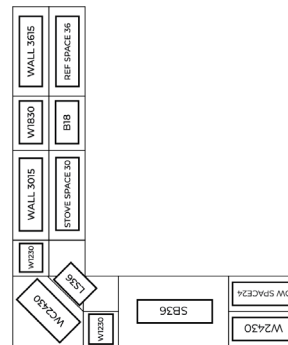

Matching Styles

MAYA
Black Rift
White Oak

MAYA
Snow White

AVAILABLE - Available in 7 Days or Less

ALL LOCATIONS

Port & Bell
CABINETS

8' x 10' L-SHAPE KITCHEN – \$4,800

Price Includes The Following Cabinets:

- 1 Wall Corner 24" x 30"
- 2 Wall 12" x 30"
- 1 Wall 36" x 15"
- 1 Wall 18" x 30"
- 1 Wall 30" x 15"
- 1 Wall 24" x 30"
- 1 Base Sink 36"
- 1 Lazy Susan 36"
- 1 Base 18"

10' x 10' x 10' U-SHAPE KITCHEN – \$10,550

Price Includes The Following Cabinets:

- 2 Wall Corner 24" x 30"
- 2 Wall 12" x 30"
- 1 Wall 36" x 15"
- 1 Wall 18" x 30"
- 1 Wall 30" x 15"
- 2 Wall 24" x 30"
- 1 Base Sink 36"
- 1 Base Sink 30"
- 1 Lazy Susan 36"
- 2 Base 12"
- 1 Base 24"
- 1 Blind Base 42"
- 1 Pantry 18" x 84"
- 1 Oven 30" x 84"