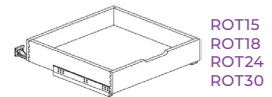

Large Crown

Cove Crown

ACCESSORIES

Rollout Tray

Valance Arch

Valance Straight

Green SKUs Only For Locations Designated As **Grab & Go**

Additional items not shown above may be available for Special Order; Line drawings may not accurately depict cabinet detail — Speak to a sales representative for more information.