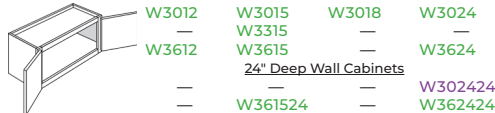

1 Door 30" H 36" H 42" H

2 Door 30" H 36" H 42" H

2 Glass Doors with Drawers

BRIDGE WALL

12" H 15" H 18" H 24" H

CORNER WALL

Wall Blind

Diagonal Corner