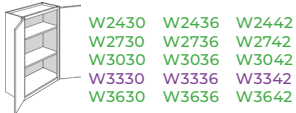

2 Door, 2 Drawers

DRAWER BASES

3 Drawer Base

CORNER BASES

Lazy Susan

Blind Corner

TALL CABINETS

2 Door Pantry

1 Door 30" H 36" H 42" H

2 Door 30" H 36" H 42" H

2 Glass Doors with Drawers

BRIDGE WALL

12" H 15" H 18" H 24" H

CORNER WALL

Wall Blind

Diagonal Corner