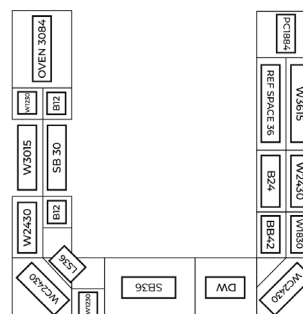

8' x 10' L-SHAPE KITCHEN – \$1,999

Price Includes The Following Cabinets:

- 1 Wall Corner 24" x 30"
- 2 Wall 12" x 30"
- 1 Wall 36" x 15"
- 1 Wall 18" x 30"
- 1 Wall 30" x 15"
- 1 Wall 24" x 30"
- 1 Base Sink 36"
- 1 Lazy Susan 36"
- 1 Base 18"

10' x 10' x 10' U-SHAPE KITCHEN – \$4,685

Price Includes The Following Cabinets:

- 2 Wall Corner 24" x 30"
- 2 Wall 12" x 30"
- 1 Wall 36" x 15"
- 1 Wall 18" x 30"
- 1 Wall 30" x 15"
- 2 Wall 24" x 30"
- 1 Base Sink 36"
- 1 Base Sink 30"
- 1 Lazy Susan 36"
- 2 Base 12"
- 1 Base 24"
- 1 Blind Base 42"
- 1 Pantry 18" x 84"
- 1 Oven 30" x 84"