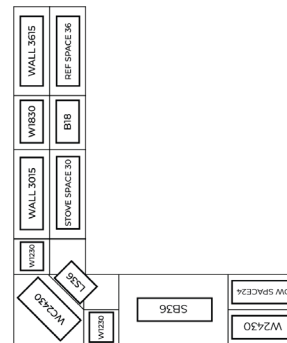

GRAB & GO - Take Home Today

BALTIMORE

BRENTWOOD

AVAILABLE - Available in 7 Days or Less

KEYPORT

NORTH BERGEN

BELLMAWR

Port & Bell
CABINETRY

8' x 10' L-SHAPE KITCHEN – \$1,999

Price Includes The Following Cabinets:

- 1 Wall Corner 24" x 30"
- 2 Wall 12" x 30"
- 1 Wall 36" x 15"
- 1 Wall 18" x 30"
- 1 Wall 30" x 15"
- 1 Wall 24" x 30"
- 1 Base Sink 36"
- 1 Lazy Susan 36"
- 1 Base 18"