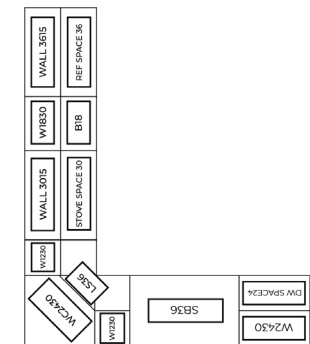

8' x 10' L-SHAPE KITCHEN – $1,999

Price Includes The Following Cabinets:

- •1 Wall Corner 24" x 30"
- •2 Wall 12" x 30"
- •1 Wall 36" x 15"
- •1 Wall 18" x 30"
- •1 Wall 30" x 15"
- •1 Wall 24" x 30"
- •1 Base Sink 36"
- •1 Lazy Susan 36"
- •1 Base 18"

10' x 10' x 10' U-SHAPE KITCHEN – $4,685

Price Includes The Following Cabinets: