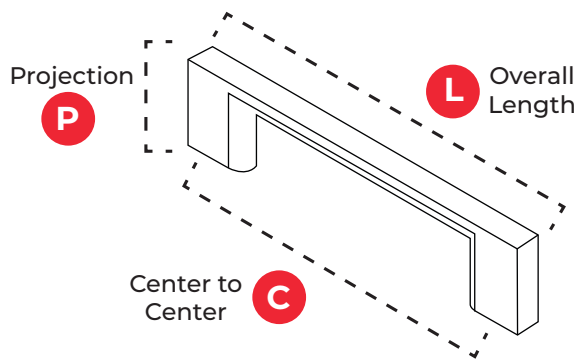

Stock varies by location

CABINETY HARDWARE

HS-BAR PULL

MADISON MUSHROOM KNOB

SUTTON SQUARE PULL

DOMINIQUE SQUARE KNOB

Hardware Style	C	L	P
HS-BAR	76 mm	5 3/8"	1 3/8"
	96 mm	6 1/8"	1 3/8"
	128 mm	6 15/16"	1 3/8"
	160 mm	8 11/16"	1 3/8"
	192 mm	10 11/16"	1 3/8"
	224 mm	11 15/16"	1 3/8"
SUTTON	256 mm*	13 1/4"	1 3/8"
	32 mm	2 1/4"	1"
	96 mm	4 3/4"	1 1/16"
	128 mm	5 7/8"	1 1/16"
MADISON	160 mm	7 1/2"	1 1/16"
	256 mm	11 7/16"	1 1/8"
MADISON	Single Hole	1 3/16"	1 1/8"
DOMINIQUE	Single Hole	1 1/8"	1 3/16"