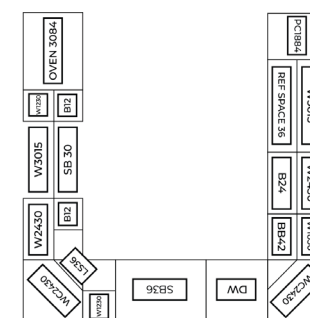

- •2 Wall Corner 24" x 30"
- •2 Wall 12" x 30"
- •1 Wall 36" x 15"
- •1 Wall 18" x 30"
- •1 Wall 30" x 15"
- •2 Wall 24" x 30"
- •1 Base Sink 36"
- •1 Base Sink 30"
- •1 Lazy Susan 36"
- •2 Base 12"
- •1 Base 24"
- •1 Blind Base 42"
- •1 Pantry 18" x 84"
- •1 Oven 30" x 84"