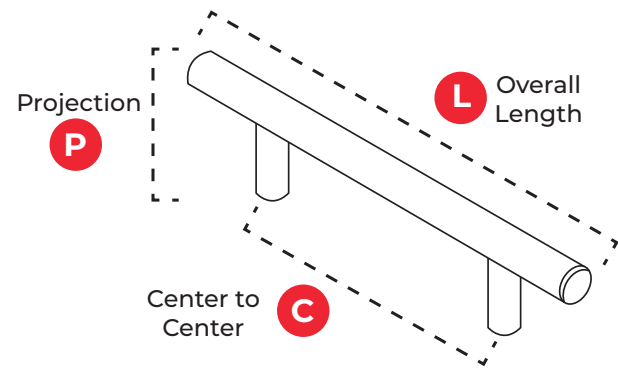

CABINETY HARDWARE

HS-BAR PULL