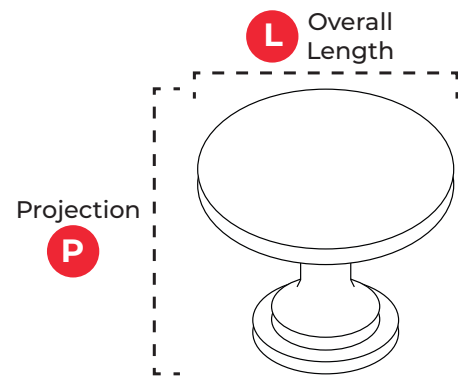

Wood Lazy Susan
HS-WDC-30WLS/3642WLS*

- For Wall Diagonal Corner Cabinets
- 18" Diameter Hardwood Independent Trays
- 30 lb Capacity per Tray
- *3 Shelves

More Cabinet Accessories Available for Special Order – Speak to a Sales Representative

Stock varies by location

CABINETY HARDWARE

HS-BAR PULL

MADISON MUSHROOM KNOB

SUTTON SQUARE PULL

DOMINIQUE SQUARE KNOB

Hardware Style	C	L	P
HS-BAR	76 mm	5 3/8"	1 3/8"
	96 mm	6 1/8"	1 3/8"
	128 mm	6 15/16"	1 3/8"
	160 mm	8 11/16"	1 3/8"
	192 mm	10 11/16"	1 3/8"
	224 mm	11 15/16"	1 3/8"
SUTTON	256 mm*	13 1/4"	1 3/8"
	32 mm	2 1/4"	1"
	96 mm	4 3/4"	1 1/16"
	128 mm	5 7/8"	1 1/16"
MADISON	160 mm	7 1/2"	1 1/16"
	256 mm	11 7/16"	1 1/8"
MADISON	Single Hole	1 3/16"	1 1/8"
DOMINIQUE	Single Hole	1 1/8"	1 3/16"